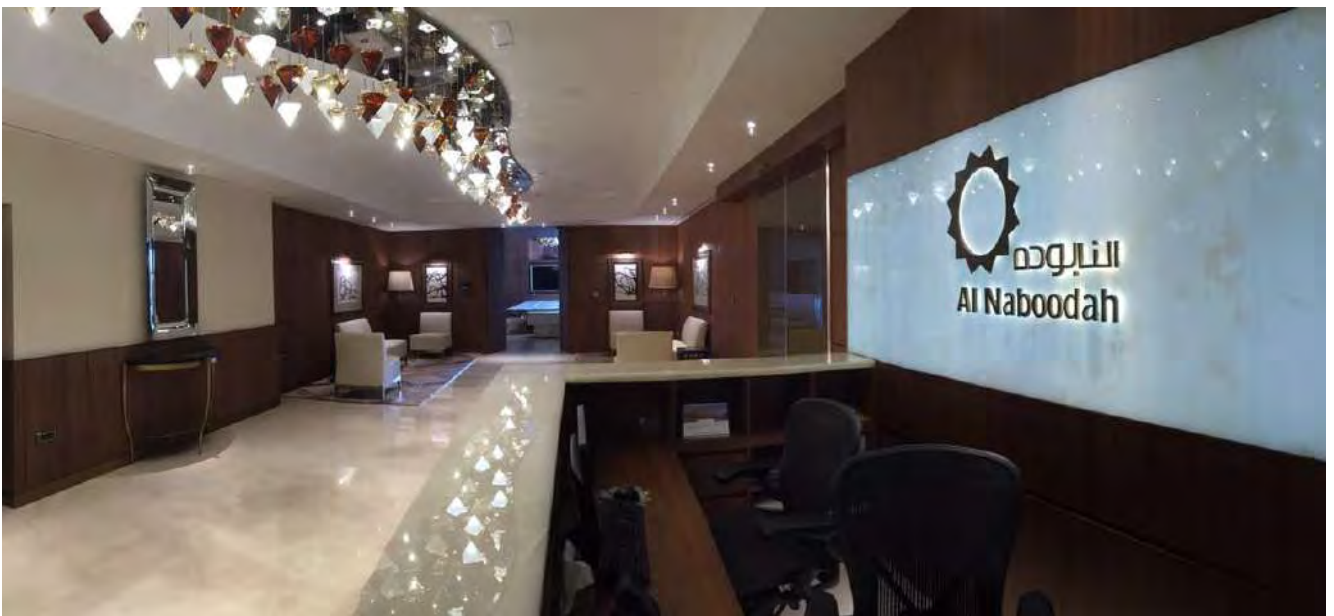

PROJECT / AL NABOODAH HEAD OFFICE

LOCATION/ AL AWAIR, DUBAI

SCOPE/ CUSTOM JOINERY WORKS