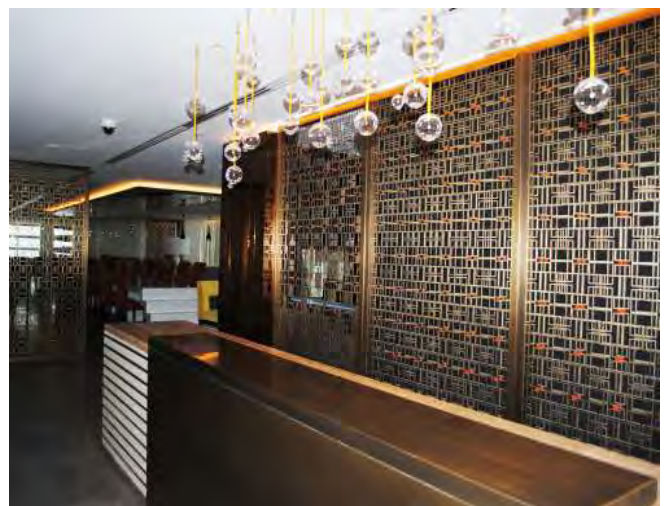

PROJECT / TRE LOUNGE

LOCATION/ NASSIMA ROYAL, 50TH FLOOR

SCOPE/ RENOVATION FIT-OUT, MEP, PROCUREMENT, BESPOKE JOINERY, SHOP DRAWINGS

PROJECT / TRE BAR

LOCATION/ NASSIMA ROYAL, 51ST FLOOR

SCOPE/ RENOVATION FIT-OUT, MEP, PROCUREMENT, BESPOKE JOINERY