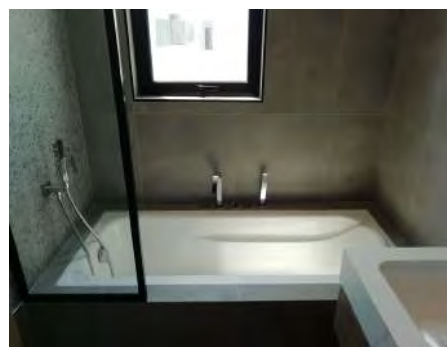

PROJECT / ANAS BUKHASH VILLA

LOCATION/ ALBARSHA, DUBAI

SCOPE/ TURN-KEY FIT OUT