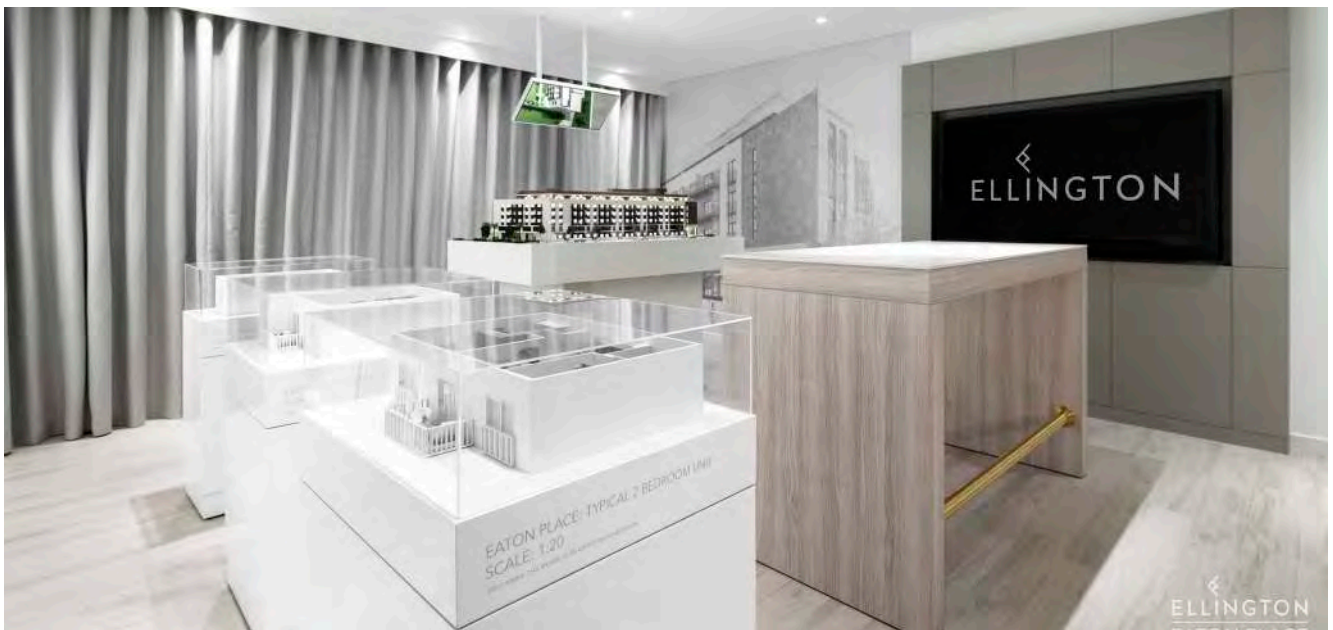

SCOPE/ TURN-KEY FIT OUT

PROJECT / EATON PLACE MOCKUP

LOCATION/ BUSINESS BAY, DUBAI

SCOPE/ TURN-KEY FIT OUT

PROJECT / PRIVATE VILLA

LOCATION/ EMIRATES HILLS

SCOPE/ LOOSE FURNITURE, JOINERY, METAL/GLASS, CUSTOM LIGHTING