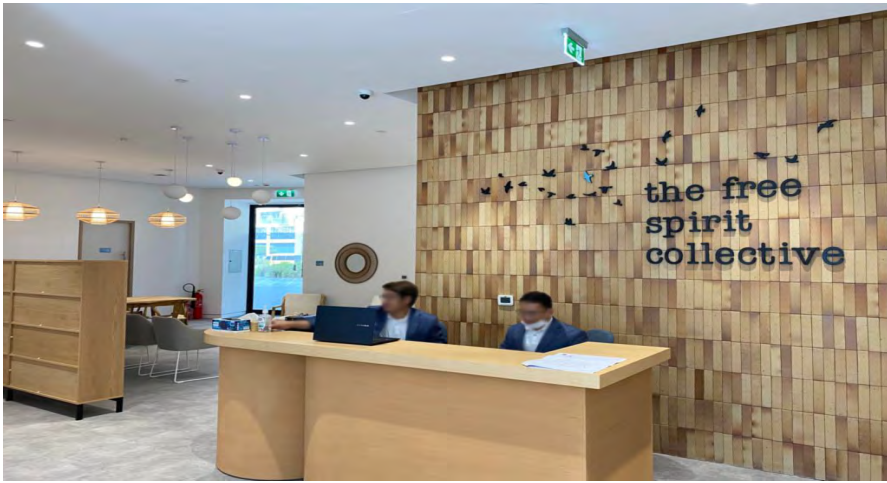

PROJECT / HAVAS MIDDLE EAST OFFICE

LOCATION/ DUBAI KNOWLEDGE PARK

SCOPE/ INTERIOR FIT-OUT, JOINERY, GLASS & METAL, MEP, SHOP DRAWINGS.

PROJECT / THE FREE SPIRIT COLLECTIVE

LOCATION/ CITY WALK

SCOPE/ INTERIOR FIT-OUT, JOINERY, GLASS & METAL, MEP, SHOP DRAWINGS.