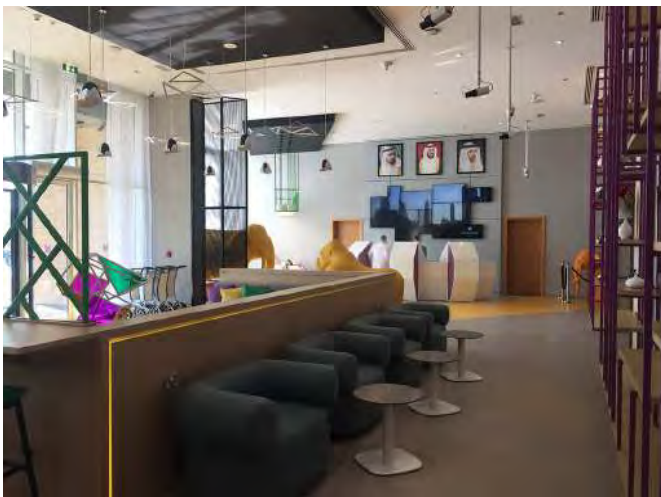

SCOPE/ FIT-OUT, MEP, PROCUREMENT, JOINERY & CUSTOM FURNITURE

PROJECT / LOBBY AND BAR

LOCATION/ YAS VICEROY

SCOPE/ RENOVATION FIT-OUT, MEP, PROCUREMENT, CUSTOM FURNITURE

PROJECT / LOBBY AND BAR

LOCATION/ YAS VICEROY