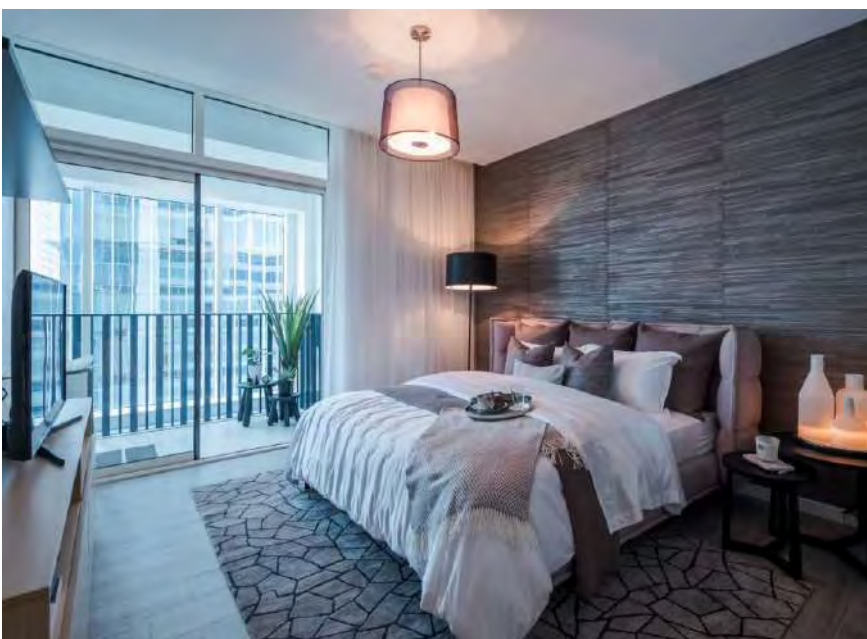

PROJECT / BELGRAVIA 2 MOCKUP

LOCATION/ BUSINESS BAY, DUBAI

SCOPE/ TURN-KEY FIT OUT