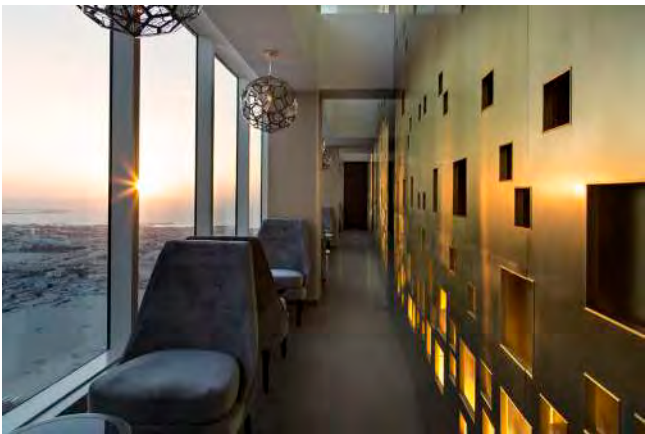

PROJECT / TRE LOUNGE

LOCATION/ NASSIMA ROYAL, 50TH FLOOR

SCOPE/ RENOVATION FIT-OUT, MEP, PROCUREMENT, BESPOKE JOINERY, SHOP DRAWINGS

PROJECT / TRE BAR

LOCATION/ NASSIMA ROYAL, 51ST FLOOR

SCOPE/ RENOVATION FIT-OUT, MEP, PROCUREMENT, BESPOKE JOINERY