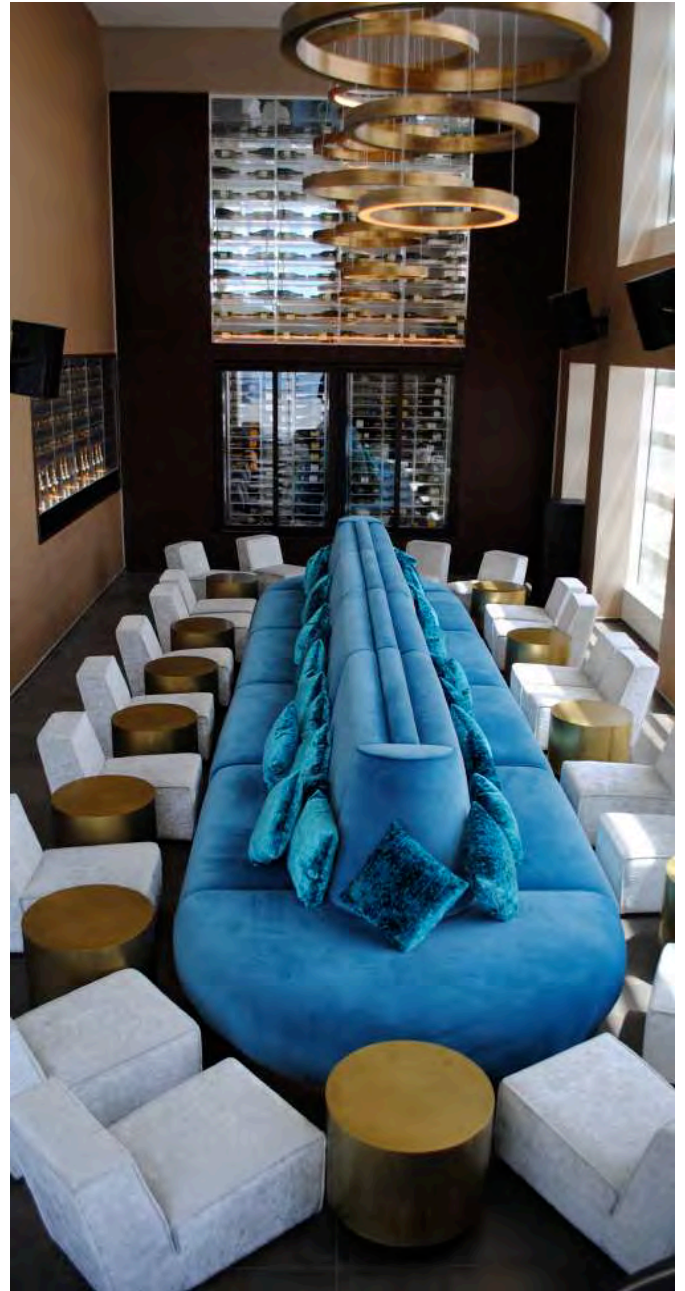

PROJECT / TRE LOUNGE

LOCATION/ NASSIMA ROYAL, 50TH FLOOR

SCOPE/ RENOVATION FIT-OUT, MEP, PROCUREMENT, BESPOKE JOINERY, SHOP DRAWINGS

PROJECT / TRE BAR

LOCATION/ NASSIMA ROYAL, 51ST FLOOR

SCOPE/ RENOVATION FIT-OUT, MEP, PROCUREMENT, BESPOKE JOINERY