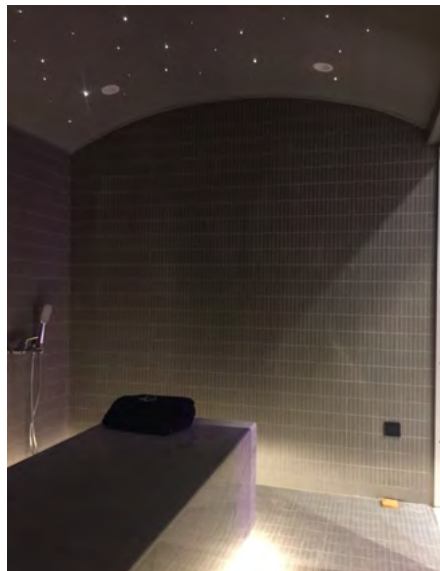

PROJECT / MEETING CENTRE

LOCATION/ NASSIMA TOWER HOTEL, 1ST AND 2ND FLOORS

SCOPE/ RENOVATION FIT-OUT, MEP, PROCUREMENT

PROJECT / QUEENS BEAUTY LOUNGE.

LOCATION/ THE MEADOWS VILLAGE, DUBAI.

SCOPE/ FIT-OUT, MEP, SHOP DRAWINGS, PROCUREMENT, JOINERY & FURNITURE.