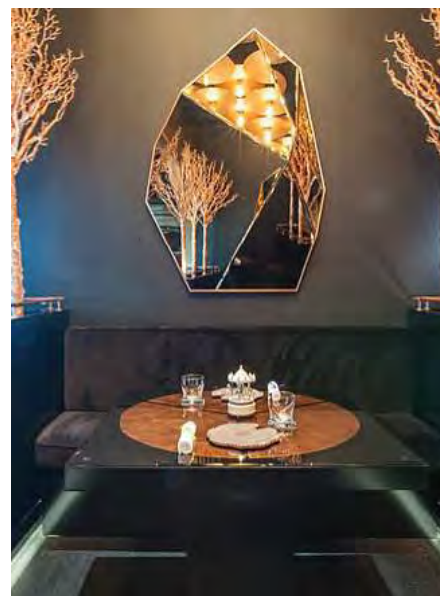

PROJECT / CARNIVAL BY TRESIND

LOCATION/ BURJ DAMAN, DIFC

SCOPE/ FIT-OUT, MEP, SHOP DRAWINGS, PROCUREMENT