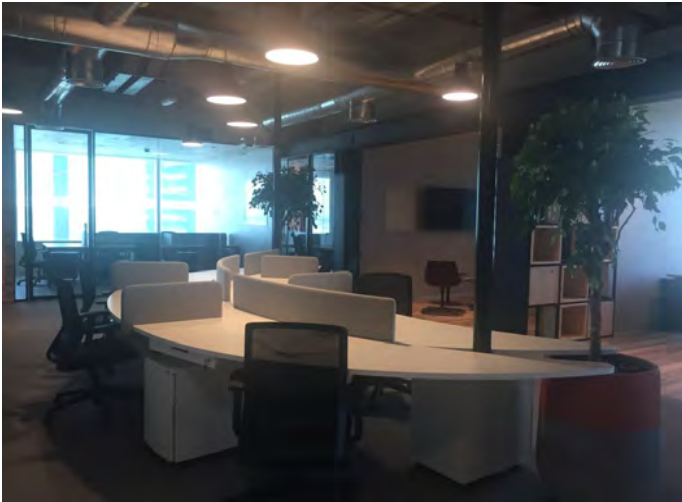

PROJECT / AL FAKHER HQ - DFC

LOCATION/ DUBAI

SCOPE/ FIT-OUT, MEP, SHOP DRAWINGS, JOINERY AND PROCUREMENT.