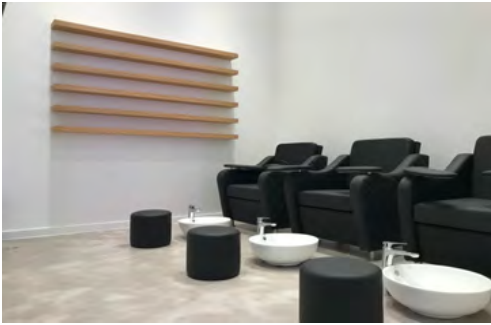

PROJECT / MEETING CENTRE

LOCATION/ NASSIMA TOWER HOTEL, 1ST AND 2ND FLOORS

SCOPE/ RENOVATION FIT-OUT, MEP, PROCUREMENT

PROJECT / QUEENS BEAUTY LOUNGE.

LOCATION/ THE MEADOWS VILLAGE, DUBAI.

SCOPE/ FIT-OUT, MEP, SHOP DRAWINGS, PROCUREMENT, JOINERY & FURNITURE.