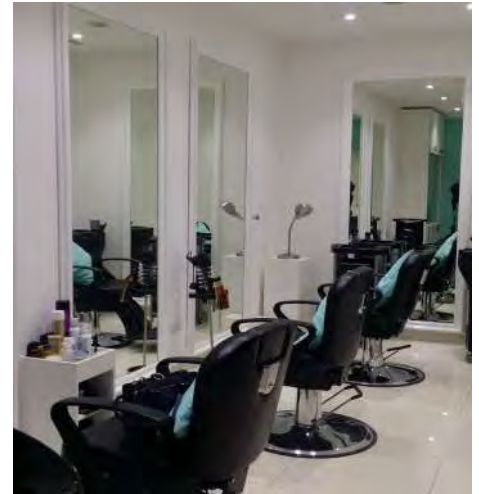

PROJECT / **VARIOUS SALONS/ RETAIL**
LOCATION/ **JLT, DUBAI MARINA, ABU DHABI**
SCOPE/ **VARIOUS**

PROJECT / **IRIS BAY OFFICE**
LOCATION/ **BUSINESS BAY**
SCOPE/ **MEP, FLOORING, PARTITIONS, GLASS, DOORS**