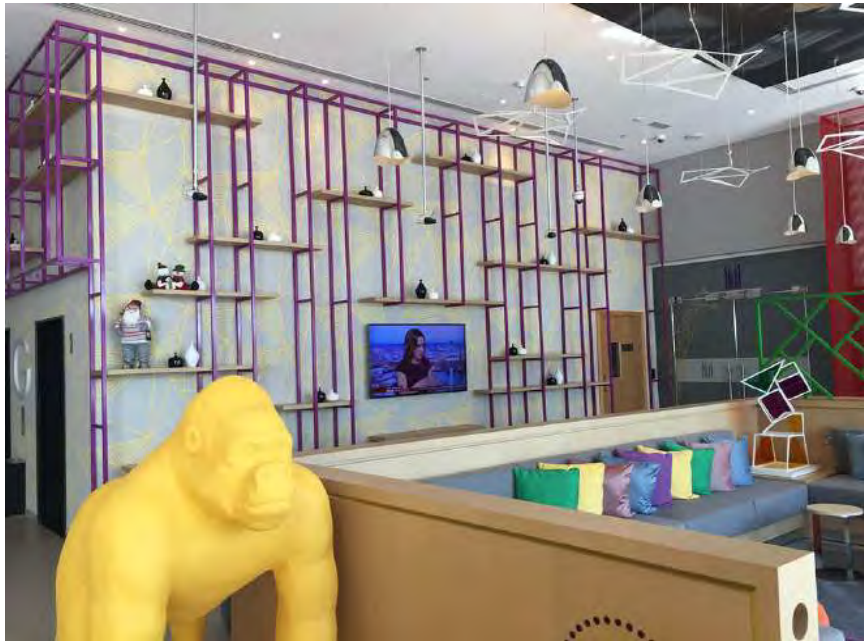

SCOPE/ FIT-OUT, MEP, PROCUREMENT, JOINERY & CUSTOM FURNITURE

PROJECT / LOBBY AND BAR

LOCATION/ YAS VICEROY

SCOPE/ RENOVATION FIT-OUT, MEP, PROCUREMENT, CUSTOM FURNITURE

PROJECT / LOBBY AND BAR

LOCATION/ YAS VICEROY