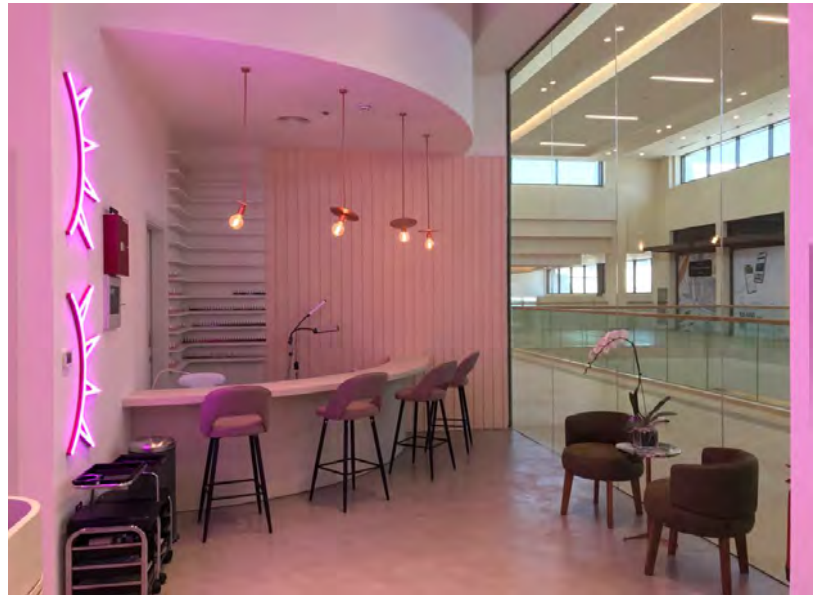

PROJECT / MEETING CENTRE

LOCATION/ NASSIMA TOWER HOTEL, 1ST AND 2ND FLOORS

SCOPE/ RENOVATION FIT-OUT, MEP, PROCUREMENT

PROJECT / QUEENS BEAUTY LOUNGE.

LOCATION/ THE MEADOWS VILLAGE, DUBAI.

SCOPE/ FIT-OUT, MEP, SHOP DRAWINGS, PROCUREMENT, JOINERY & FURNITURE.