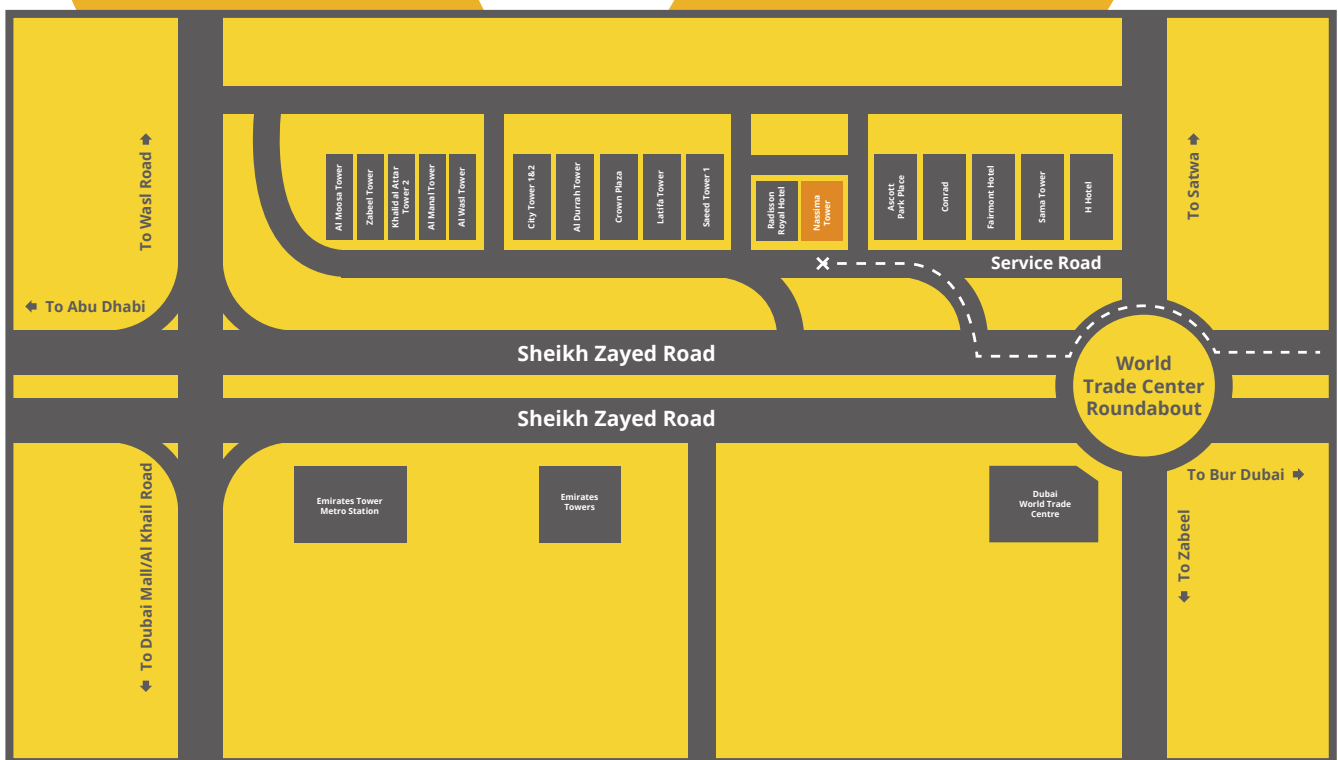

GET IN TOUCH!

EXCEPTIONAL INTERIOR DECORATION LLC
1102 A, NASSIMA TOWER, SHEIKH ZAYED ROAD, DUBAI

PO BOX 29874, DUBAI, UAE
T +971 4 327 3522
F +971 4 327 3523
M +971 50 628 0156