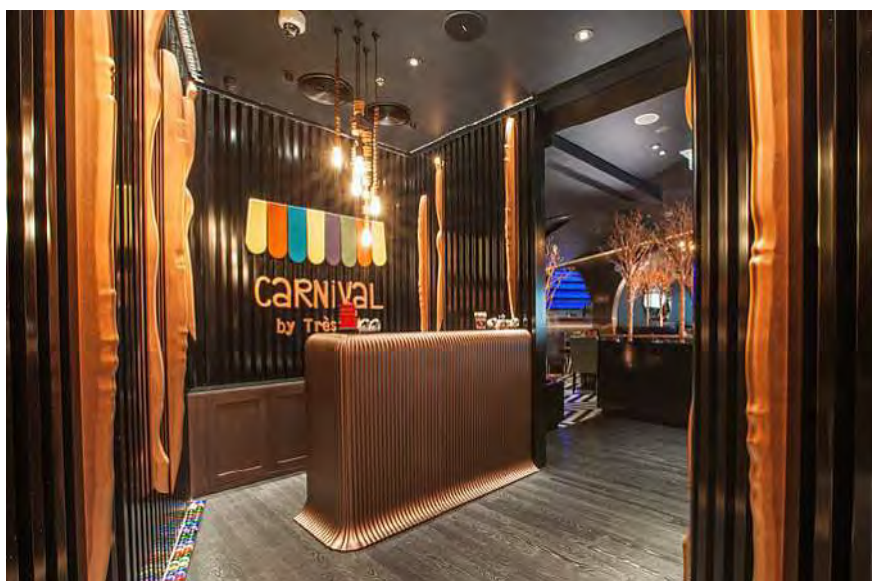

PROJECT / CARNIVAL BY TRESIND

LOCATION/ BURJ DAMAN, DIFC

SCOPE/ FIT-OUT, MEP, SHOP DRAWINGS, PROCUREMENT