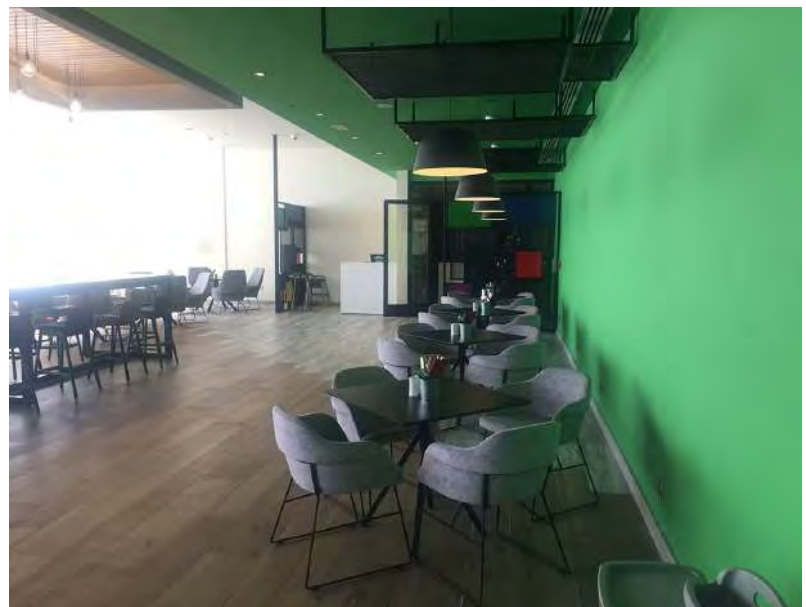

SCOPE/ FIT-OUT, MEP, PROCUREMENT, JOINERY & CUSTOM FURNITURE

PROJECT / LOBBY AND BAR

LOCATION/ YAS VICEROY

SCOPE/ RENOVATION FIT-OUT, MEP, PROCUREMENT, CUSTOM FURNITURE

PROJECT / LOBBY AND BAR

LOCATION/ YAS VICEROY