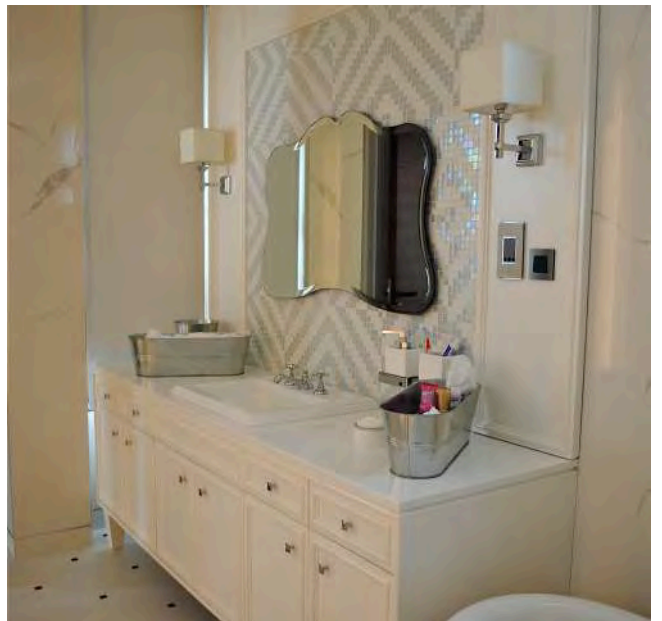

PROJECT / **SAMMAN VILLA**

LOCATION/ **JUMEIRAH**

SCOPE/ **JOINERY, CURTAINS, LANDSCAPING DESIGN, PROCUREMENT**